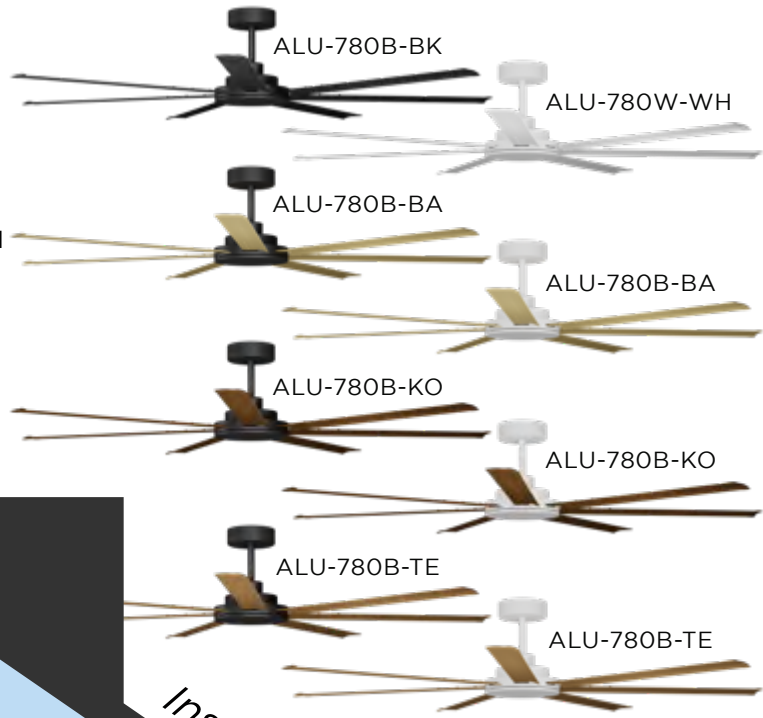

# Alula Smart DC

80" 2032mm

CEILING  
FAN

## Available Accessories

900mm Extension Rod  
Raked Ceiling Kit

DC Wall Controller Kit  
Smart Home Adaptor

## Product Variations