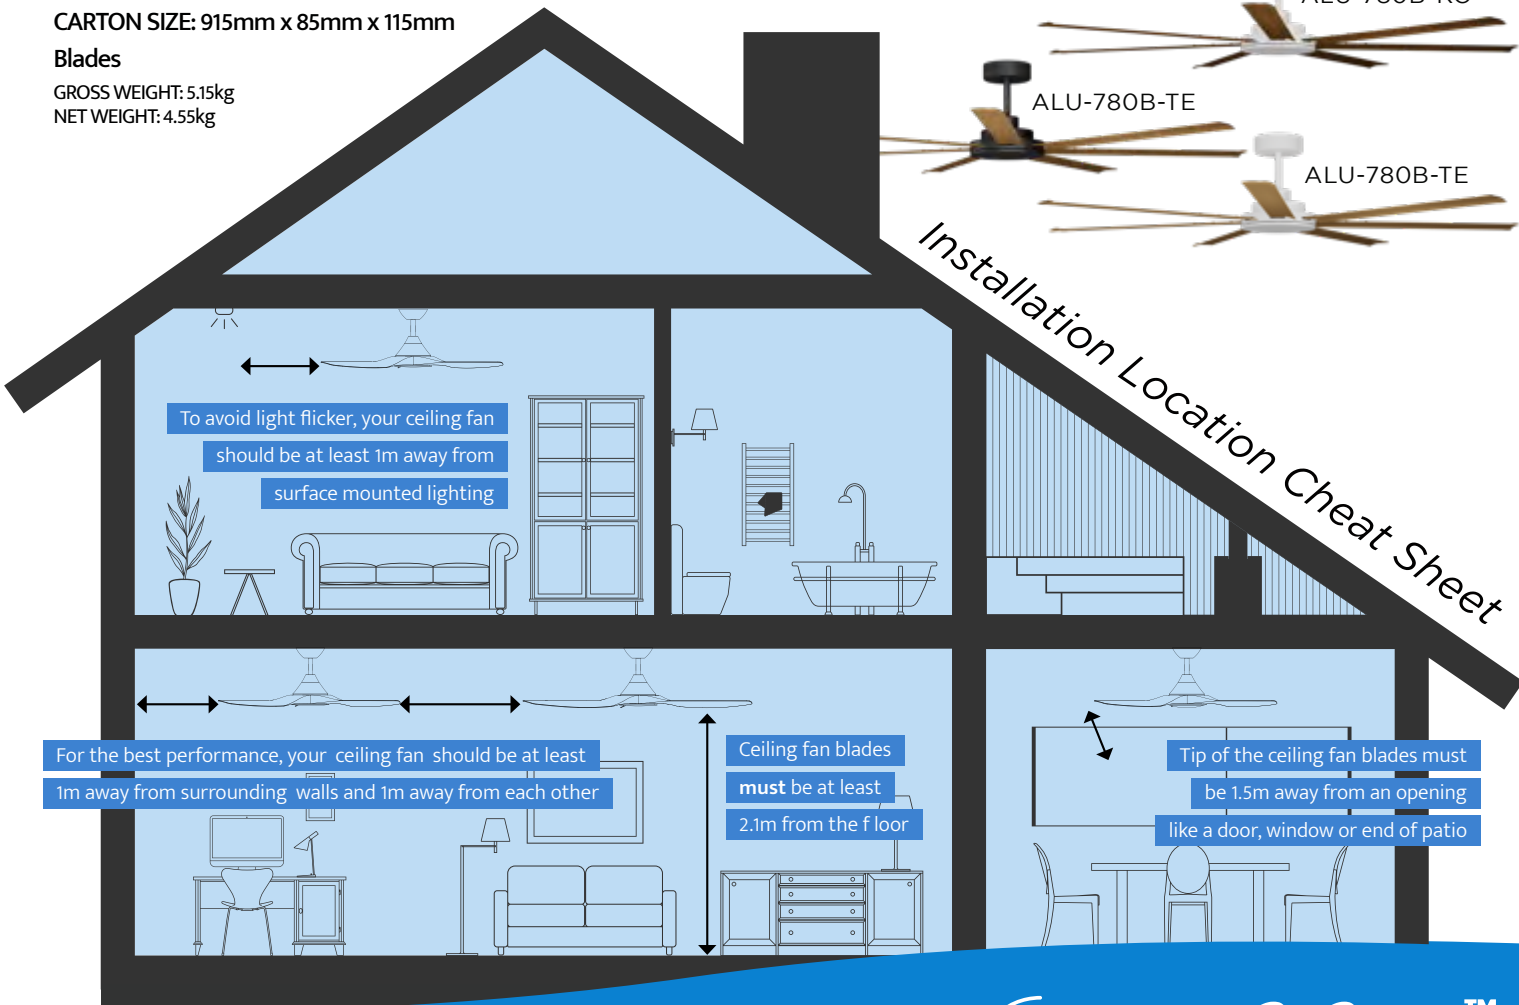

## What's in the box?

Motor  
1 x Fan  
1 x Installation & Operation Manual

Blades  
7 x blades  
1 x installation & Operation Manual

### Blades

GROSS WEIGHT: 5.15kg  
NET WEIGHT: 4.55kg

To avoid light flicker, your ceiling fan should be at least 1m away from surface mounted lighting

For the best performance, your ceiling fan should be at least 1m away from surrounding walls and 1m away from each other

Ceiling fan blades must be at least 2.1m from the floor

Tip of the ceiling fan blades must be 1.5m away from an opening like a door, window or end of patio

Installation Location Cheat Sheet