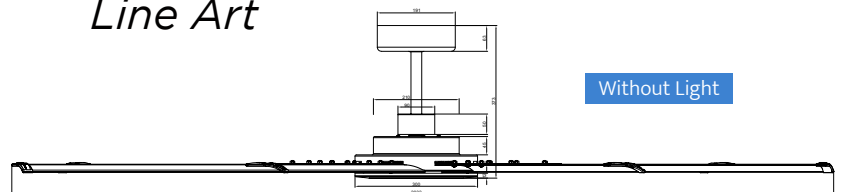

Line Art

1300 116 305 calibo.com.au

calibo^{TM}