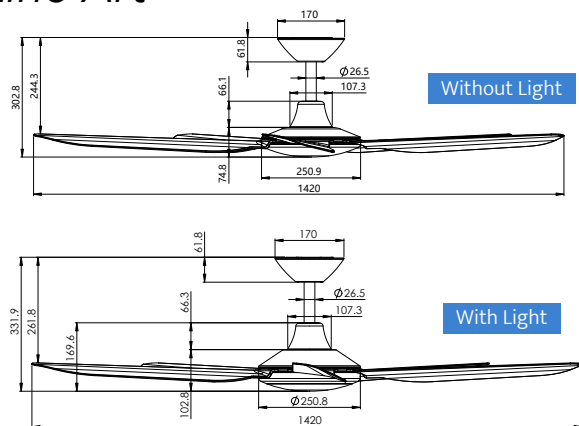

Storm DC

56" 1420mm

CEILING FAN

6 Years Warranty*
3 Years In-Home

Airflow	
Efficiency	

Max Motor Wattage	26W DC
Max Airflow	16,003m³/hr
Controller Type	6 speed remote with summer/winter and timer functions
Materials	Rust-Free ABS
Installation Locations	Indoor and Covered Outdoor
Warranty	6 Year Warranty *3 Year In-Home, 12 Months Remote and Receiver PLUS 3 Year Parts Upon Product Registration

Light and Easy

Light up your space with up to 2370 lumens of bright dimmable LED light enabled with the latest tri-colour tech.

Easy on the Eyes, Ears and Environment

Features a 26W DC Motor. The Storm is the perfect replacement for traditional metal ceiling fans with 5 expertly crafted ABS blades to maximise air output and energy efficiency.

Tailor to your Space

With light and dark timber woodgrain finish options available.

Be Blown Away

With up to 16,003m³/hr of quiet airflow, adaptable for ultimate comfort with 6-speed options, summer/winter control and timer function through included remote control.

The Great Outdoors

Made with durable ABS, this ceiling fan is made for the harsh Aussie climate, the Storm performs beautifully indoor or in covered outdoor spaces.

With Light Option

Lumen Output	1443lm - 2370lm - 2123lm
Available Colour Temperatures	3000K - 4000K - 6000K
Light Kit Wattage	18W LED
Dimmable	Yes, step dimmable

Line Art