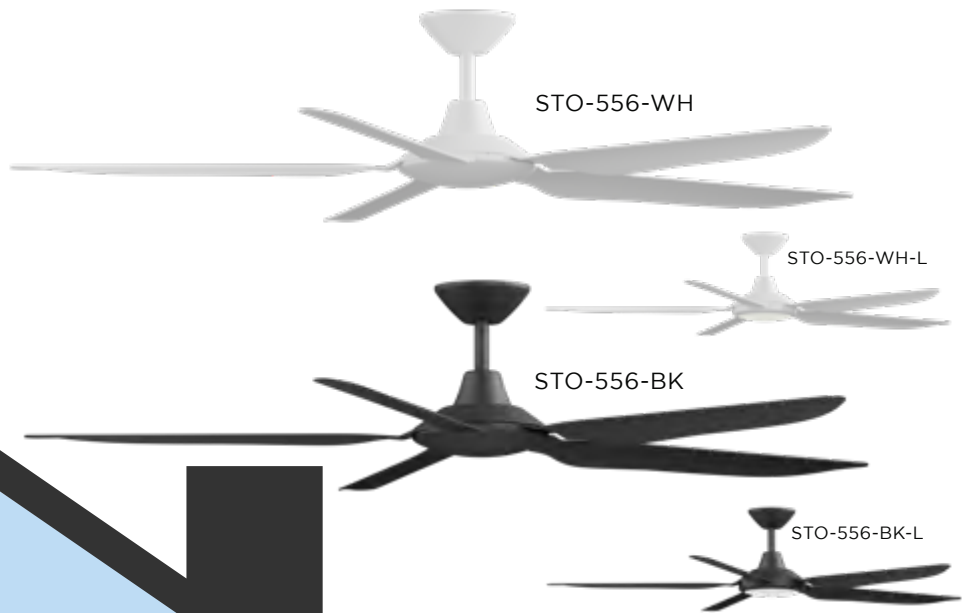

Product Variations