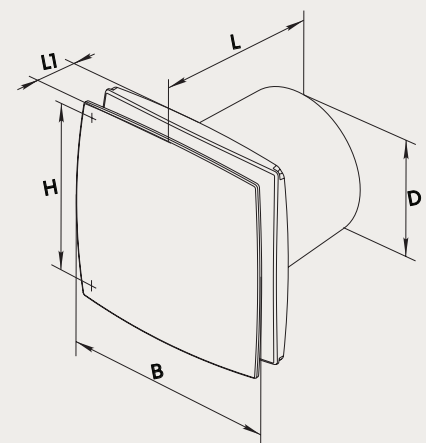

100 White:	EMVULD1WH
125 White:	EMVULD2WH
150 White:	EMVULD3WH
100 Brushed Aluminium:	EMVULD1BA
125 Brushed Aluminium:	EMVULD2BA
150 Brushed Aluminium:	EMVULD3BA

	100	125	150
Voltage	220-240	220-240	220-240
Current (A)	0.085	0.1	0.13
Power (w)	14	16	24
Noise Level dB(A)	33	34	37
Capacity (m3/hr)	88	167	265
Capacity (l/s)	24.46	46.42	73.67
Capacity (CFM)	79.51	98.36	156.08
Duct Size (mm)	100	125	150

## Dimensions (mm)

Model	D	B	L	L1	H
100	100	152	126	30	120
125	125	177	135	34	140
150	150	206	154	36	165

The Chico range features a modern design with a capable exhaust fan. It is a ductable ceiling or wall mounted exhaust fan with a very modern low profile fascia, which makes it popular with interior designers and architects. The Chico includes a thin draft stopper and requires hardwiring by an electrician.