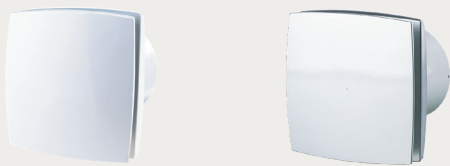

# Chico Series

The compact exhaust fan with ultra modern square fascia.

IP34  
Rated

Low  
Profile

Modern  
Design

2  
Year

2 year  
replacement  
warranty

fanco

100 White:	EMVULD1WH
125 White:	EMVULD2WH
150 White:	EMVULD3WH
100 Brushed Aluminium:	EMVULD1BA
125 Brushed Aluminium:	EMVULD2BA
150 Brushed Aluminium:	EMVULD3BA

	100	125	150
Voltage	220-240	220-240	220-240
Current (A)	0.085	0.1	0.13
Power (w)	14	16	24
Noise Level dB(A)	33	34	37
Capacity (m3/hr)	88	167	265
Capacity (l/s)	24.46	46.42	73.67
Capacity (CFM)	79.51	98.36	156.08
Duct Size (mm)	100	125	150

## Dimensions (mm)

Model	D	B	L	L1	H
100	100	152	126	30	120
125	125	177	135	34	140
150	150	206	154	36	165

The Chico range features a modern design with a capable exhaust fan. It is a ductable ceiling or wall mounted exhaust fan with a very modern low profile fascia, which makes it popular with interior designers and architects. The Chico includes a thin draft stopper and requires hardwiring by an electrician.