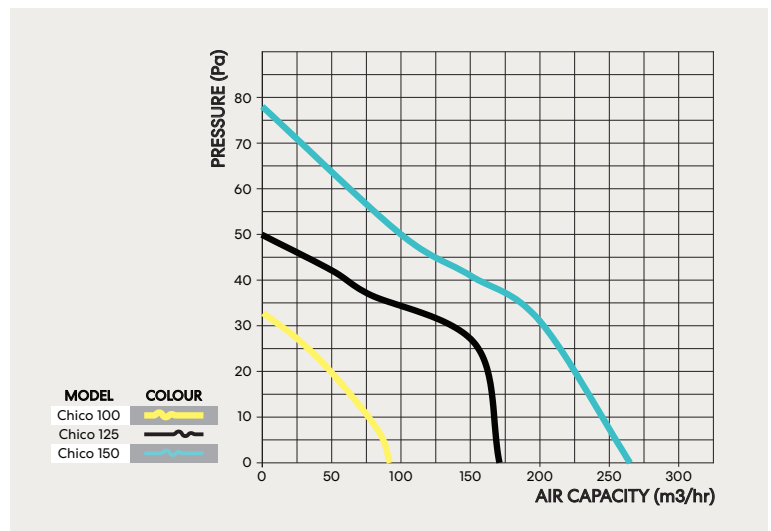

100 White:	EMVULD1WH
125 White:	EMVULD2WH
150 White:	EMVULD3WH
100 Brushed Aluminium:	EMVULD1BA
125 Brushed Aluminium:	EMVULD2BA
150 Brushed Aluminium:	EMVULD3BA

	100	125	150
Voltage	220-240	220-240	220-240
Current (A)	0.085	0.1	0.13
Power (w)	14	16	24
Noise Level dB(A)	33	34	37
Capacity (m3/hr)	88	167	265
Capacity (l/s)	24.46	46.42	73.67
Capacity (CFM)	79.51	98.36	156.08
Duct Size (mm)	100	125	150