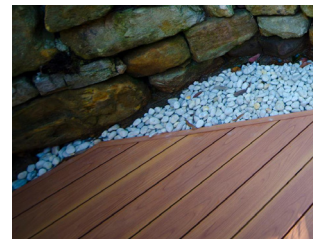

DC-DKCH Channel 6.5m

For more information email us at info@deco.net.au or phone us on **02 9603 1888**.