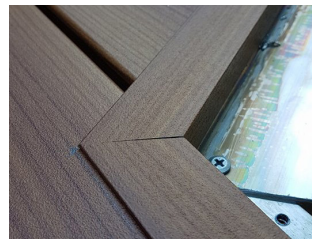

DC-DKCH Channel 6.5m

For more information email us at info@deco.net.au or phone us on **02 9603 1888**.