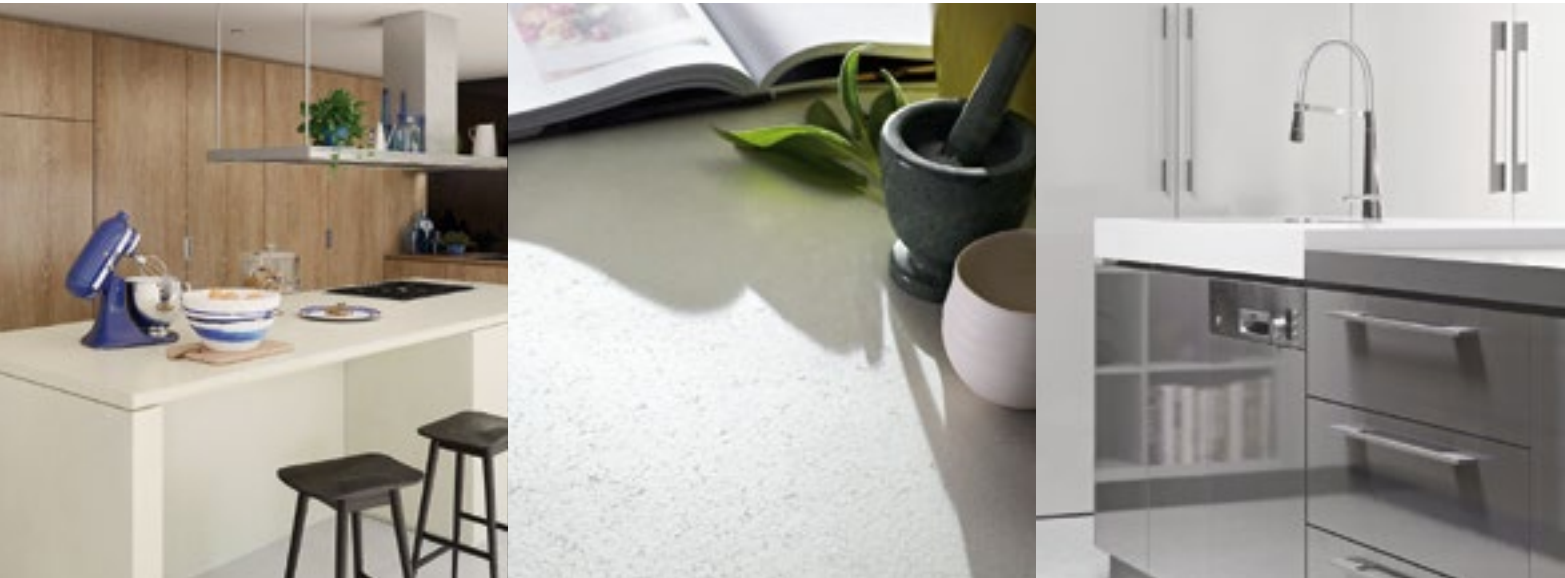

**Edging** Our ABS, melamine and acrylic edging solutions ensure a seamless square edge look from every angle.

Table and base cabinets in **Laminex Jericho**. Rear benchtop in **Laminex Impressions Polar White Spark** finish. Overhead cupboard doors in **Laminex Contour Finedge Whitewashed Oak**.  
Splashback in **Laminex Metaline Smoked Silver Perle**. Pendant Light by **Ism Objects**. Integrated Rangehood by **Siemens**. Built in Multi function Single Ovens and 5 Gas burners cook top by **Bosch**.