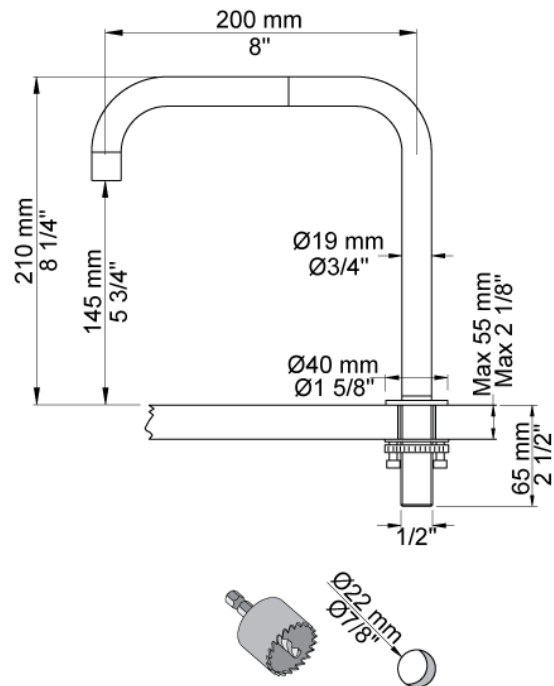

Date:

Client:

Project:

090

Double swivel spout. Height 210 mm. Hole cut out size: 22 mm.

Available in colors

Color 02, Grey	Color 17, Gloss black
Color 04, Light blue	Color 18, White
Color 05, Orange	Color 19, Natural brass
Color 06, Light green	Color 20, Brushed chrome
Color 08, Yellow	Color 21, Carmine red
Color 09, Dark grey	Color 25, Pink
Color 12, Mocca	Color 27, Matt black
Color 14, Bright red	Color 28, Matt white
Color 15, Dark blue	Color 40, Brushed stainless steel
Color 16, Polished chrome	