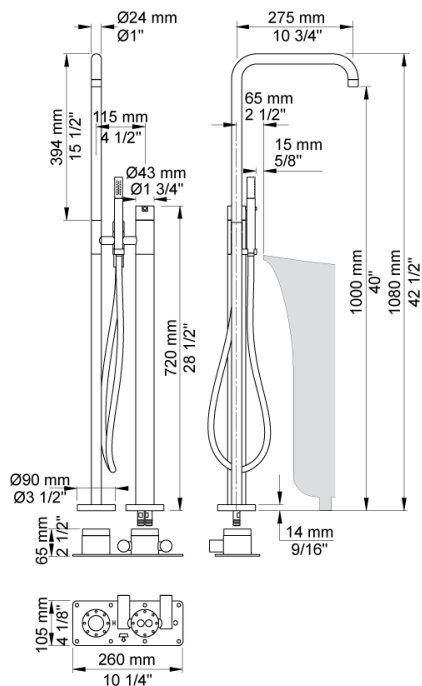

Date:

Client:

Project:

FS1

Free-standing bath mixer with hand shower with swivel spout, high 1080 mm. FS1 UP = Build-in part for free-standing bath mixer with hand shower. FS1 AP = Trim part for free-standing bath mixer with hand shower. FS1 with height 930 mm available on request. If the floor covering is greater than 15 mm, extensions should be specified when ordering the FS1. All extensions supplied with the FS1 are free of charge.

Flow

	Bar:	1.0	2.0	3.0	4.0	5.0
FS1 ¹⁾	(l/min)	11.0	15.5	19.0	21.9	24.5
FS1 ²⁾	(l/min)	12.7	18.0	22.0	25.4	28.4
T2	(l/min)	5.2	7.4	9.0	9.0	9.0

¹⁾ Standard Aerator VR624D

²⁾ Strainer VR624E

Available in colors