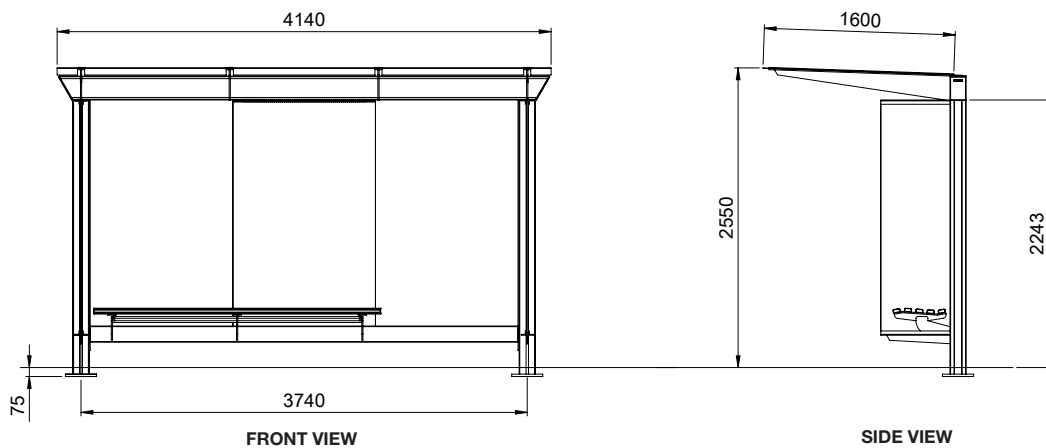

STANDARD PRODUCT
EVO SHELTER

Dimensions (mm):

Overall: 4140W x 1700D x 2550H
 Internal: 3740W x 585D x 2243H
 Seat length: 2400

Finishes:

Powder Coated Aluminium Frame
 Refer Dulux colour range for options

Features:

Toughened safety glass
 Aluminium roof
 Windbreaks
 Cantilever seat
 LED lighting
 Internal drainage
 Concealed footings
 Scaleable & Modular design

Optional extras:

Mesh wall panels
 Seat arm-rests
 Timber or Aluminium seat slats
 Solar powered lighting
 Double-sided roof
 Drain to surface