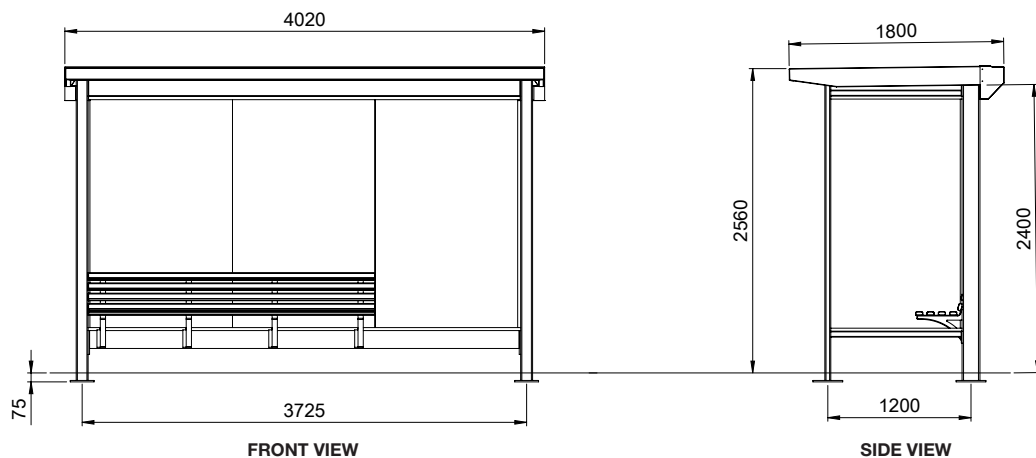

STANDARD PRODUCT METRO SHELTER

Dimensions (mm):

Overall: 4020W x 1800D x 2560H
 Internal: 3725W x 700D x 2400H
 Seat Length: 2400

Finishes:

Powder Coated Aluminium Frame
 Refer to Dulux colour range for options

Features:

Toughened safety glass
 Colorbond roof
 Windbreaks
 Cantilever seat
 LED lighting
 Concealed footings

Optional extras:

Mesh wall panels
 Aluminium roof
 Short Windbreaks
 Seat arm-rests
 Timber or Aluminium seat slats
 Solar powered lighting
 Drain to surface
 Bolt to surface