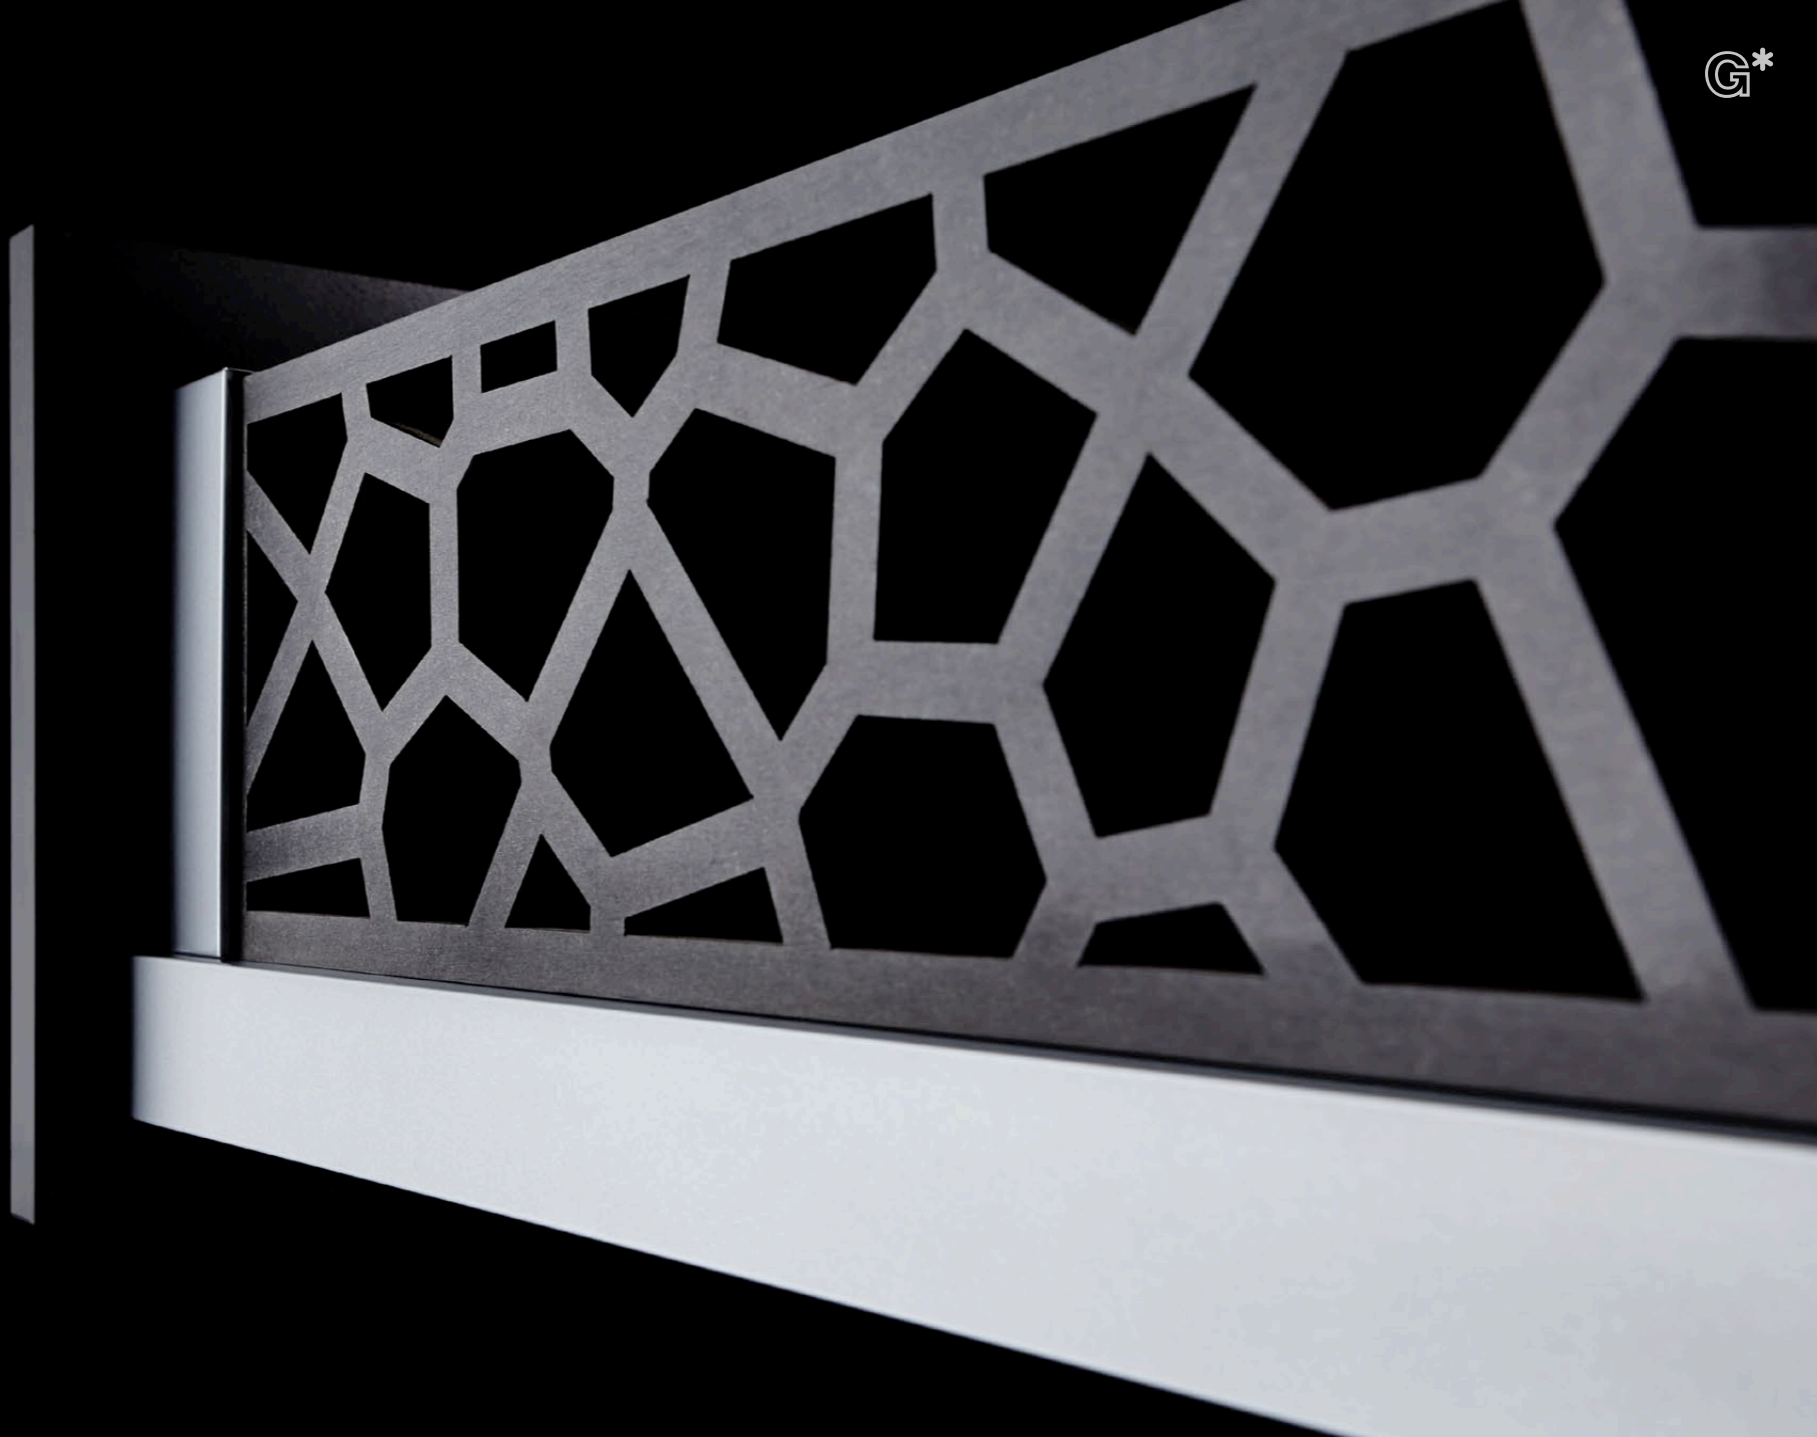

Material freedom.
Glass – you either love it
or hate it.

Glass divides the furniture world. This is reason enough to develop two systems that can support both sides – the Crystal and Crystal Plus add-on systems.

The absolute minimum for the technical elements at the bottom, a strong holder at the front and back - let the fun begin! Individual taste then decides whether glass or another material is used as a design element. The special advantage of the new Crystal Plus frame drawer is the newly developed clip technology. It ensures safe and strong bracing of large design elements without having to prepare them in any way.