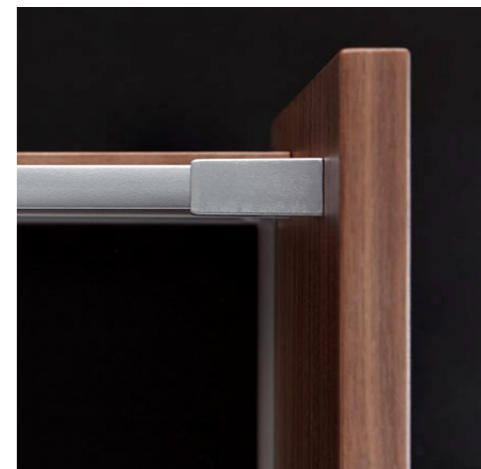

63

90

122

186

NOVA PRO SCALA DRAWER SYSTEM

Rectangular railing.
High level of stability and
consistent design.

The drawer with railing has long been an absolute classic solution for adding height.

At the bottom a 90 mm drawer side, at the top a railing. Job done. What sounds perfectly simple at first glance is actually a sophisticated technical challenge. Because for Nova Pro Scala we've not only developed a new rectangular railing but also technically optimised all components throughout and restyled them to create a harmonised design concept. From the front fastening to the back panel connection and the integrated tilt angle adjustment - everything is flush-fitting and matches perfectly to provide a harmonious, elegant impression.