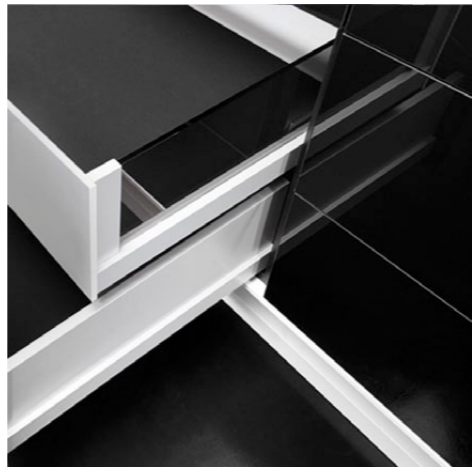

Timeless variety. Nova Pro Scala Colours.

Metallic colours, fine structures and satin finishes – these are the features of modern design.

The new colour SILVER makes it possible to carry this design principle through to the furniture interior. This elegant shade has an intuitively harmonious and modern effect.

The natural purity of ice and snow, the unique reflection of light and the fine surface texture – all these things inspired us to create the colour ICE. This elegant shade neutralises, brightens and enlivens.

Stone as the symbol of eternity, the expression of timelessness, a natural force which seems to resist all external influences, was the inspiration for the very popular shade of the same name.